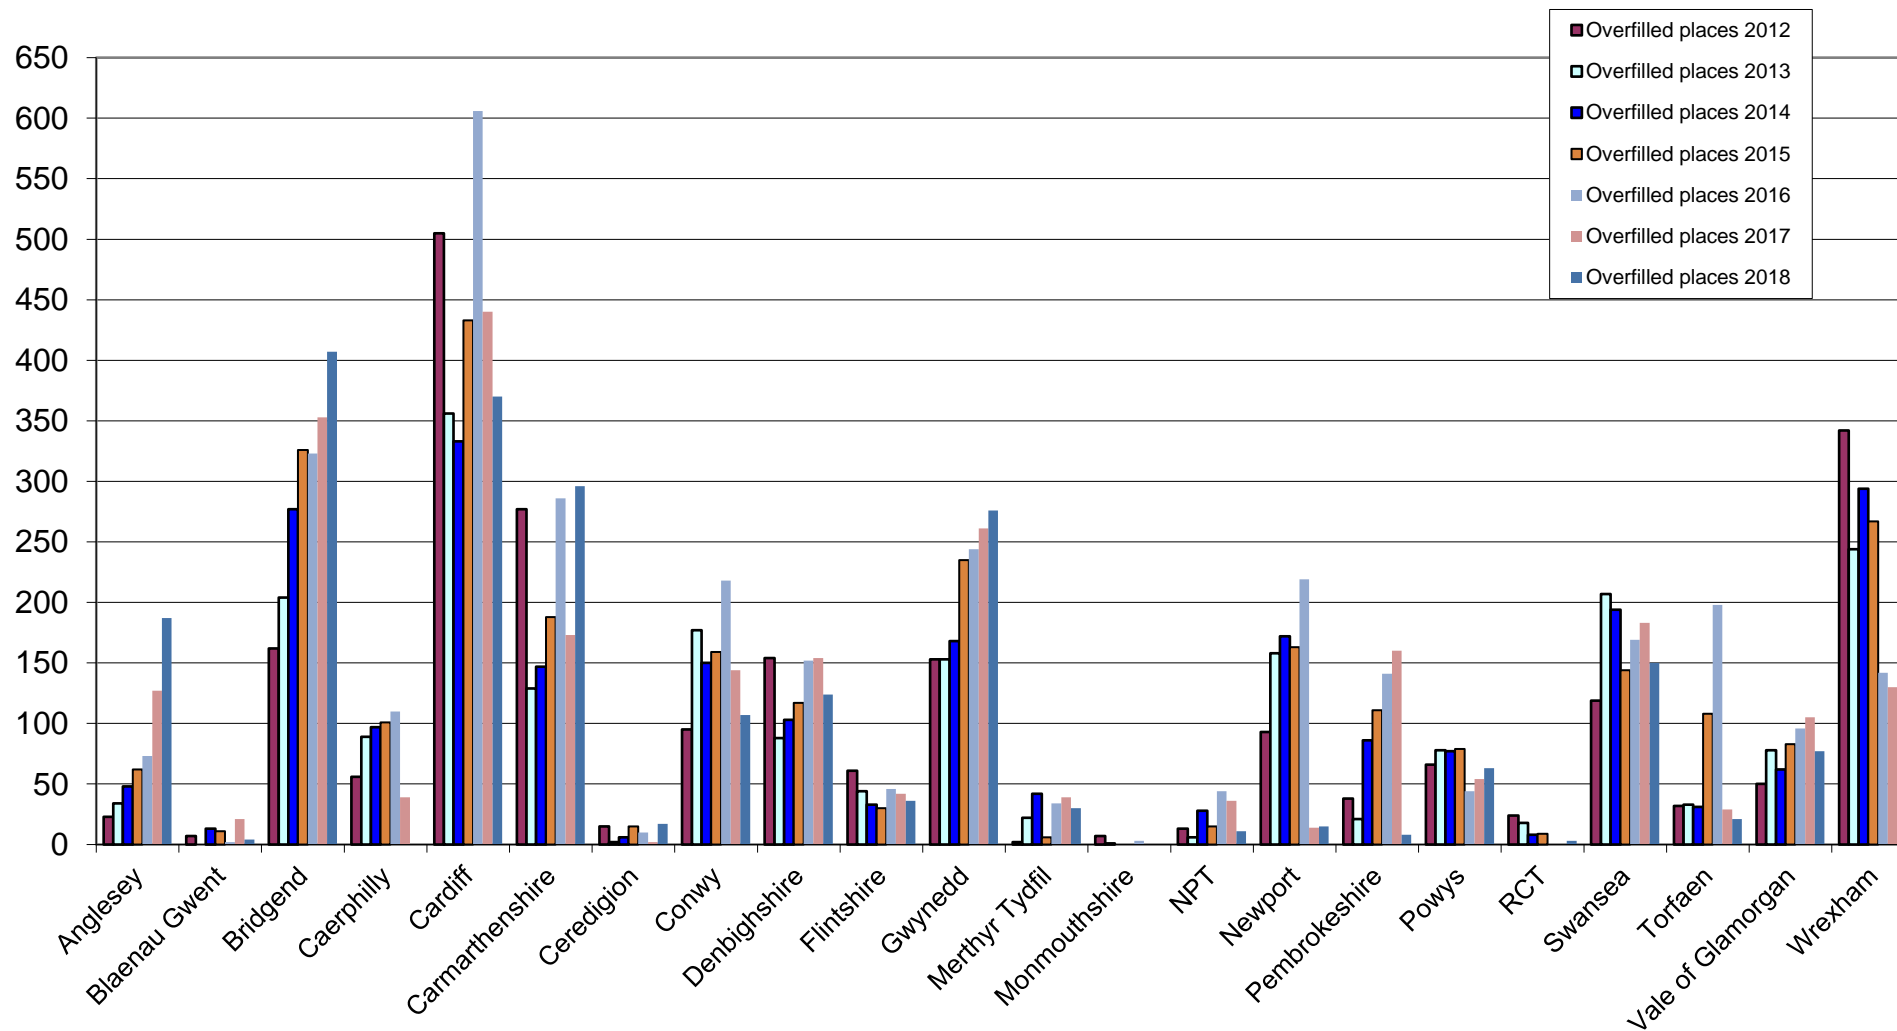

Number of overfilled Primary Places - January 2012 - 18

Unfilled places is Total Capacity less Total On Roll